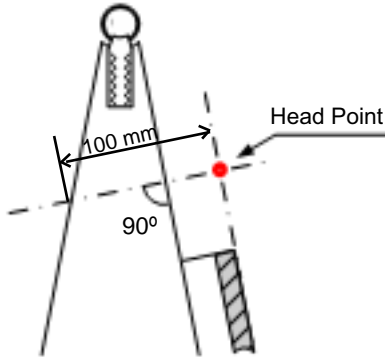

Grotas

Stakselis

Spinakeris

Genakeris