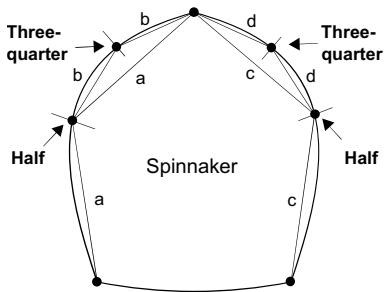

Spinakeris