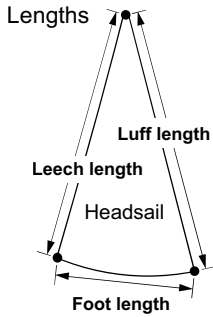

Grotas

Stakselis

Spinakeris

Genakeris