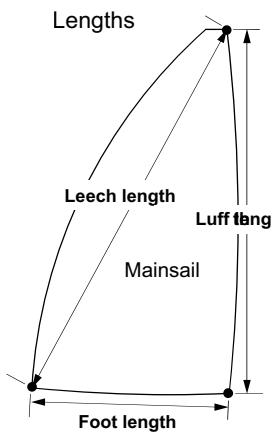

# Grotas

Leech Points

Widths

Head Point

# Genakeris

Lengths

Three-quarter

Foot Median

Headsail