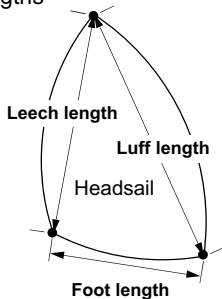

# Grotas

Leech Points

Widths

Head Point

# Genakeris

Lengths

Three-quarter

Foot Median

Headsail