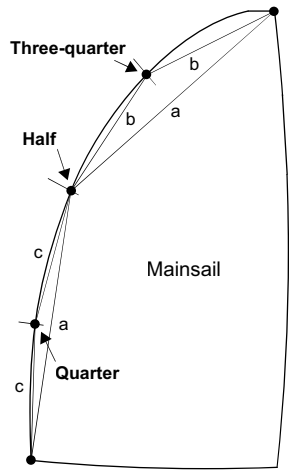

# Grotas

Leech Points

Widths

Head Point

# Genakeris

Lengths

Three-quarter

Foot Median

Headsail