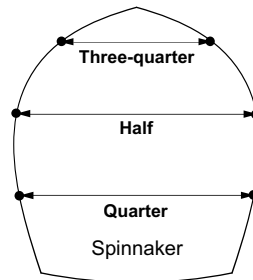

Spinakeris